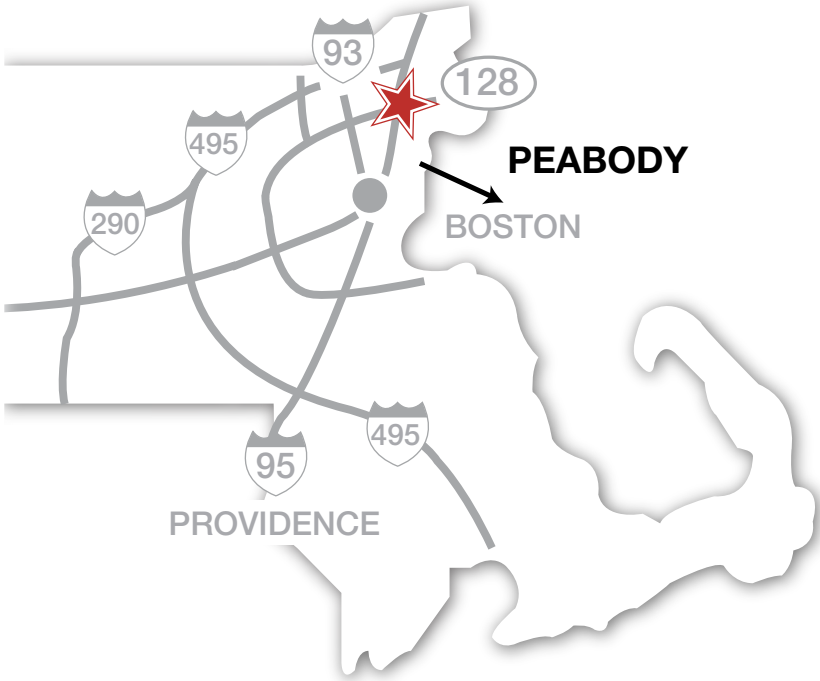

To: _____
From: _____
Appt. Date/Time: _____
Notes: _____

Skyline®

Boston

www.skylineboston.com

Directions

From downtown Boston & Logan Airport:
Route 93 North to Routes 95/128 North or Mystic Tobin Bridge North to Route 1 North to Route 128 North.

From points West:
Routes 90, 2, 3, 93 go east to Rte. 95/128 North.

From points South:
Routes 24, 95 to 95/128 North.

From points North:
Routes 95 South to Route 128 North.

In Peabody:
Go straight onto Route 128 North (exit 45 from 95) and take exit 28, which is Centennial Drive/Forest Street. Follow Centennial Drive off ramp and bear right past the Peabody Marriott. We are one mile down on right at 2 Centennial Drive, UPPER section.